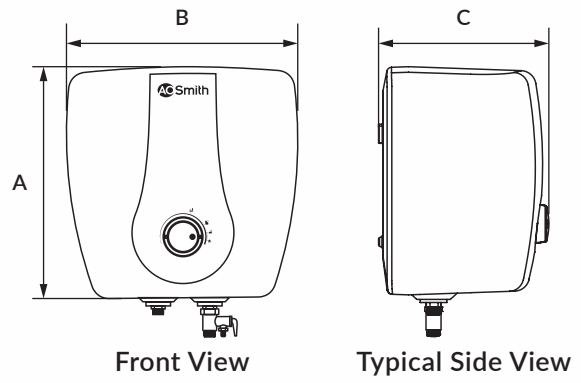

Specifications

MODEL	XPress				
Volume [L]	6	10	15	25	
Power [W]	3000				
Voltage/Frequency [V/Hz]	230~/50				
Rated water pressure [Bar]	8				
Dimensions	A [mm]	317	373	373	444
	B [mm]	317	373	373	444
	C [mm]	258	227	348	383
Net Weight [kg]	6.3	8.2	9.8	13	
Color	White | Ivory				
BEE Star Rating	5				

Note: A. O. Smith reserves the right to amend or modify the specifications and features at any time, as and when required without any prior notification.

Benefits

Smart Modes enable you to customise your hot water requirements as you like it

Express Heat with 33% faster heating than 2 kw water heaters.

Longer life in toughest water conditions with Blue Diamond® glass lined tank

Long lasting performance with glass coated incoloy heating element

Double Protection for your family with Thermal cutout and safety valve

Long-lasting Anode Rod with 2X lifespan even in hard water conditions.